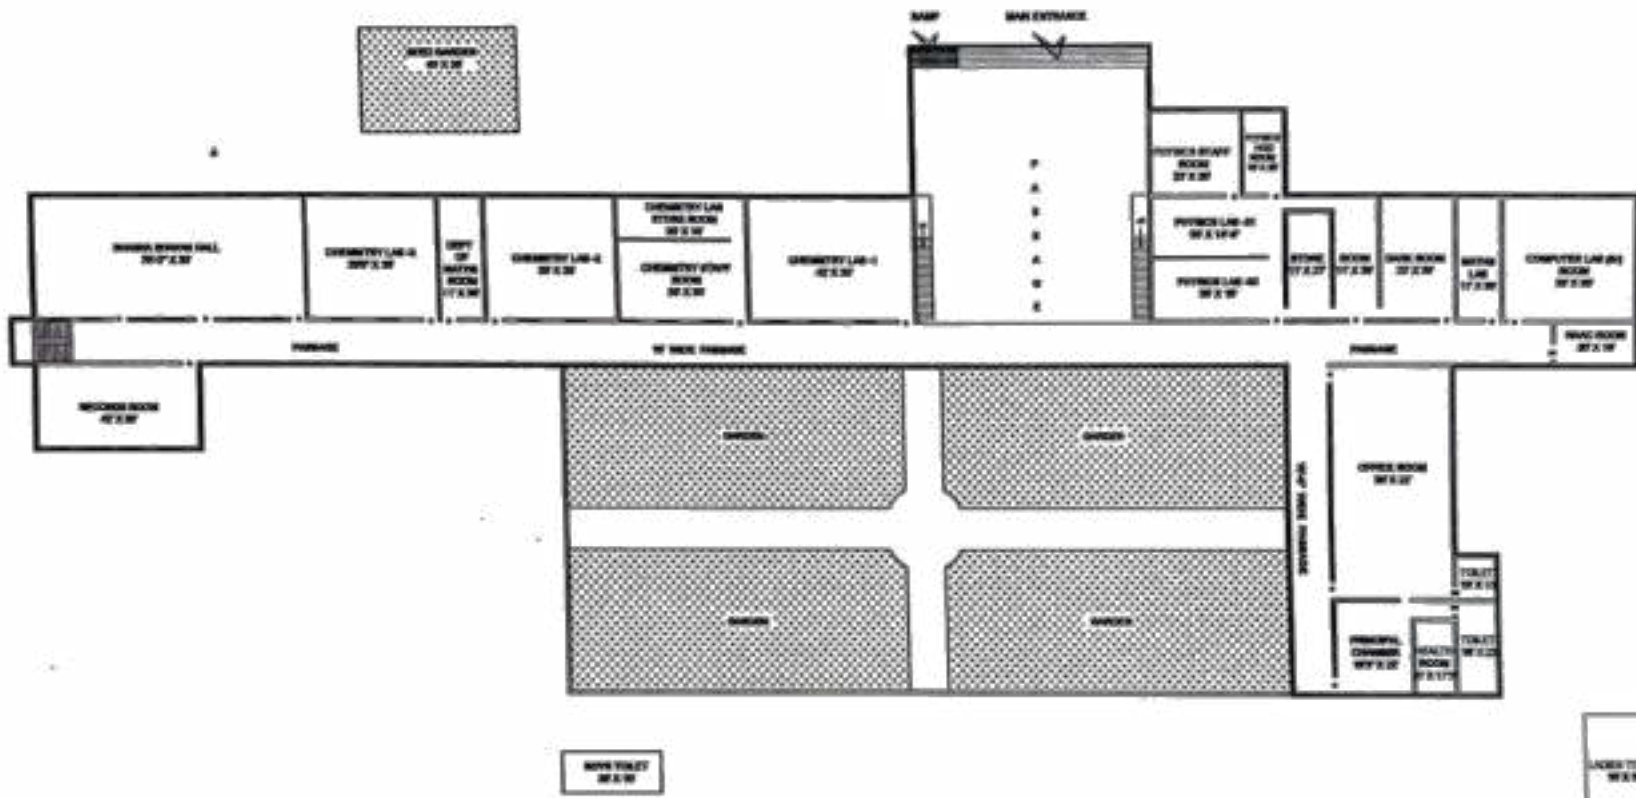

GROUND FLOOR PLAN
BUILT-UP AREA - 2926.25 SQUARE FT.

PLAN SHOWING THE EXISTING DEGREE COLLEGE BUILDING OF K.R.C.E. SOCIETY'S G.G. DESHANUR ARTS, B.M. PATIL COMMERCE & S.V. SADHNAVAR SCIENCE COLLEGE @ BAILHONGAL, DIST. BELGAUM.

CO-ORDINATOR
I. Q. A. C. NAAC
GGD Arts, BMP Commerce &
S.V. Science College, Bailhongal.

PRINCIPAL,
K. R. C. E. Society's,
G.G.D. Arts, B.M.P. Commerce &
S. V. S. Science College,
BAILHONGAL.

Er. S. S. KULKARNI
ARCHITECT & CIVIL ENGINEER
K.R.C EDUCATION SOCIETY
BAILHONGAL - 581 102
DIST. BELGAUM.