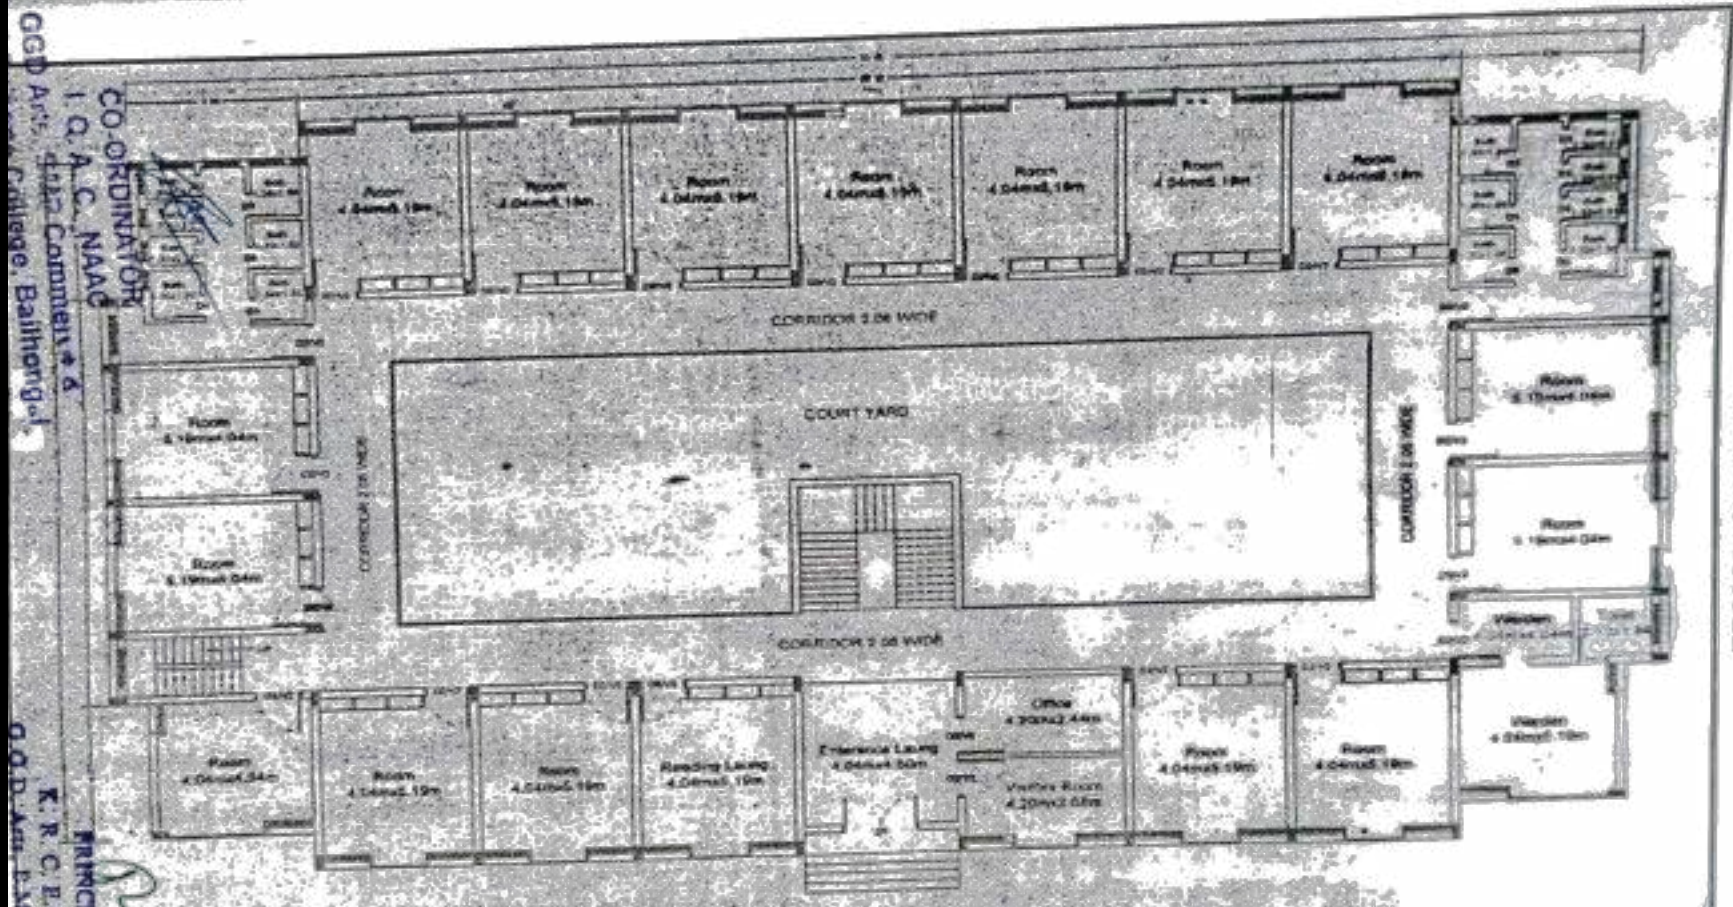

WOMENS HOSTEL

Ground Floor Plan
Area: 1001.2.81 Rpt: 2.55.33 Rpt.

S. S. Kulkarni
ARCHITECT
P. M. P. COMMITTEE
BANGALORE

GGP Arts
College, Balingopal
CO-ORDINATOR
I. Q. A. C. NAAC
P. M. P. COMMITTEE

PRINCIPAL
K. R. C. E. SOCIETY
P. M. P. COMMITTEE
S. V. S. DISTANCE COLLEGE
BANGALORE 43

T. S. Society's, D. G. Sushant Arts
P. M. P. COMMITTEE & K. R. C. E. SOCIETY
BANGALORE 43