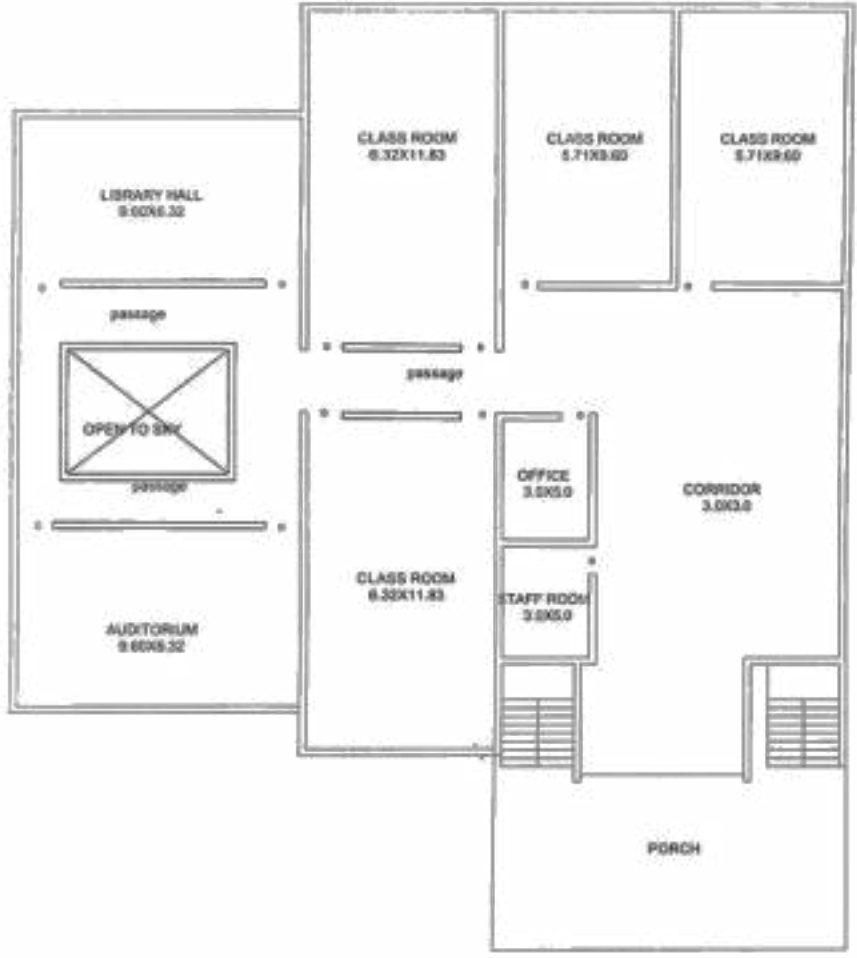

CO-ORDINATOR
I. Q. A. C. NAAC
CGD Arts, B.M.P Commerce & S.V. Sadhunavar College, Bailhongal

PRINCIPAL,
K. R. C. E. Society's
S. V. S. Science College,
BAILHONGAL.

EXISTING FIRST FLOOR PG - CENTRE BUILDING PLAN (BLDG NO. 03)
794.88 square mtr

ALL MEASUREMENTS IN METERS

PLAN SHOWING EXISTING PG - CENTRE BUILDING OF K.R. C.E. SOCIETY'S
G. DESHANUR ARTS, B.M. PATIL COMMERCE & S. V. SADHUNAVAR
SCIENCE COLLEGE, BAILHONGAL, DIST. BELGAUM

Er. S. S. KULKARNI
ARCHITECT & CIVIL ENGINEER
S. S. KULKARNI
K.R.C. EDUCATION SOCIETY
BAILHONGAL - 591102
DIST. BILGAUR

K. R. C. Education Society
BAILHONGAL - 591102.

11/21/2018 - P. G. Center