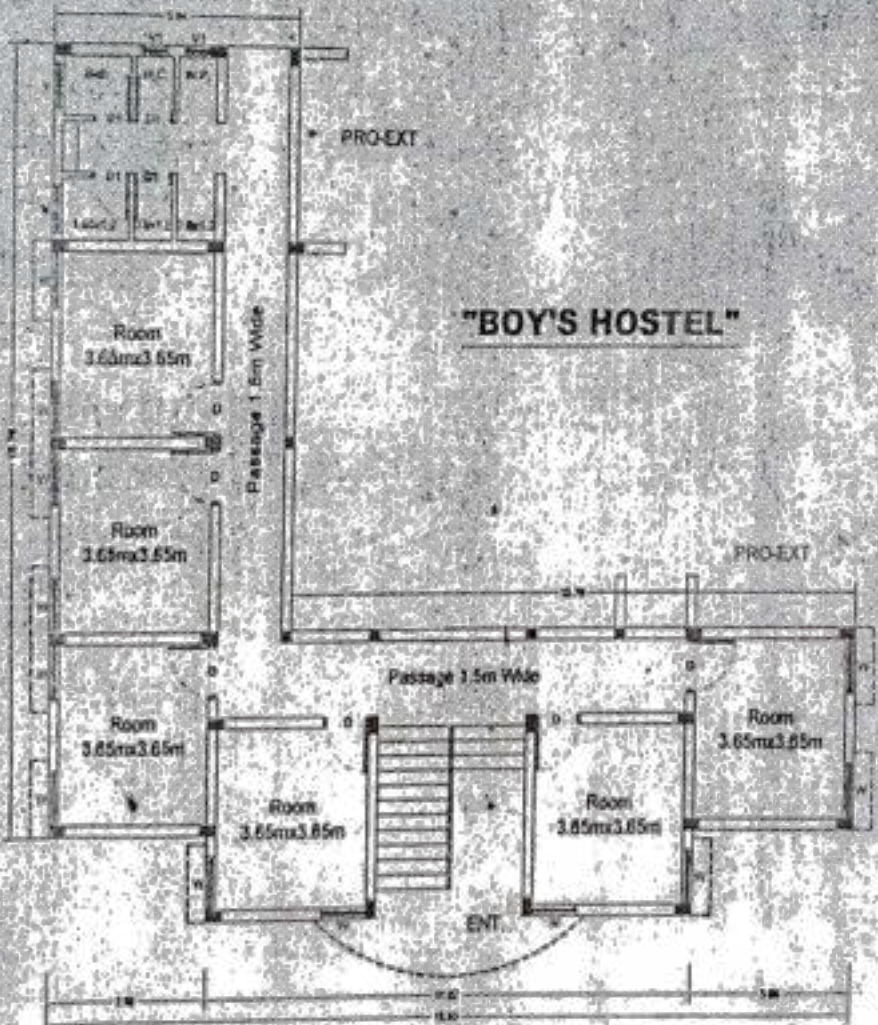

Ground Floor Plan

Area: 2000.00 Sqft. / 185.87 Sqm.

K.R.C.E. Society's, G.O. Deshanur Arts,
D.M. Patil Commerce & S.V. Sadhukaver
Science College, Bailhongal, Dist. Dargamau.

S.S. KULKARNI
ARCHITECT & CIVIL ENGINEER
K.R.C.E. EDUCATION SOCIETY
BAILHONGAL - 591102
Dist. BELGAUM

"BOYS HOSTEL"

CO-ORDINATOR
L. O. A. C. NAAG

PRINCIPAL,

K. R. C. E. Society's