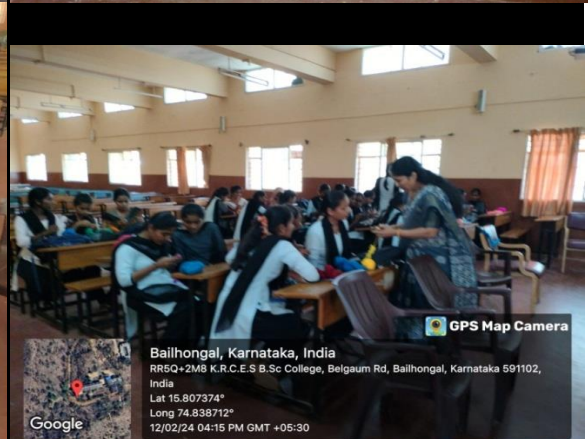

Bailhongal, Karnataka, India
RR5Q+2M8 K.R.C.E.S B.Sc College, Belgaum Rd, Bailhongal, Karnataka 591102, India
Lat 15.807402°
Long 74.838892°
12/02/24 03:16 PM GMT +05:30

Bailhongal, Karnataka, India
RR5Q+2M8 K.R.C.E.S B.Sc College, Belgaum Rd, Bailhongal, Karnataka 591102, India
Lat 15.807421°
Long 74.83891°
12/02/24 03:41 PM GMT +05:30

Bailhongal, Karnataka, India
RR5Q+2M8 K.R.C.E.S B.Sc College, Belgaum Rd, Bailhongal, Karnataka 591102, India
Lat 15.807374°
Long 74.838712°
12/02/24 04:15 PM GMT +05:30