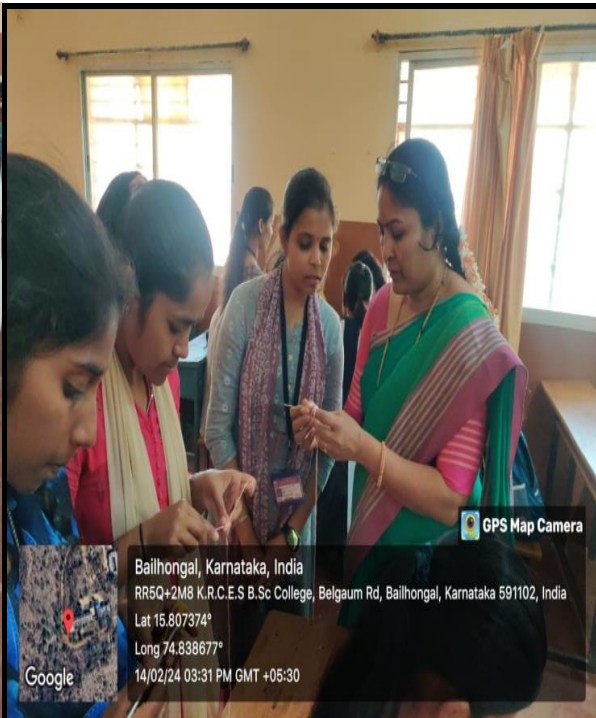

DAY 2: 14-02-2024